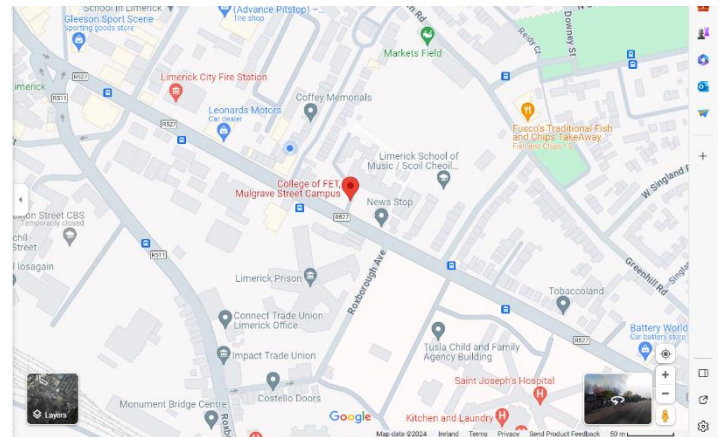

Bord Oideachais & Oiliúna
LUIMNIGH & AN CHLÁIR
LIMERICK & CLARE
Education & Training Board

**COLLEGE OF FURTHER
EDUCATION & TRAINING**